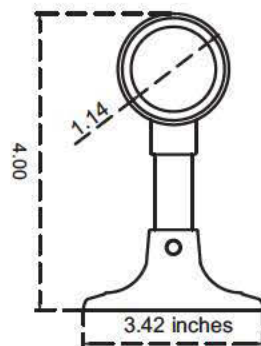

BRACKETS / SUPPORTS

BRACKETS / SUPPORTS ENCASTRÉS

Note: Brackets sold in pairs / Supports vendus à la paire

UCB-AB