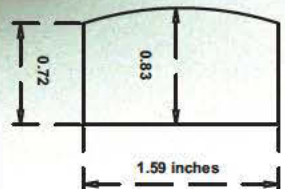

UDBK-PT

5.52 inches

UBK-PT

UDBK-AB

UBK-AB

HOOKS / CROCHETS

RINGS / ANNEAUX

Note URG: Rings sold in packs of 10 / Anneaux vendus en paquets de 10

Note CRG: Rings sold in packs of 7 / Anneaux vendus en paquets de 7

Note URGF: Rings sold in packs of 10 / Anneaux vendus en paquets de 10

ELBOWS / ROTULES

Note: Elbows sold one per pack / Rotules vendues à l'unité

1 1/8" RODS / TRINGLES

END CAPS / CAPUCHONS

Note: URD4 = 4 ft/pd URD6 = 6 ft/pd
URD8 = 8 ft/pd Diameter 1 1/8 Inches (pd)

Note: End Caps sold in pairs /
Capuchons vendus à la paire

... ————— ...
DISTRIBUTED BY