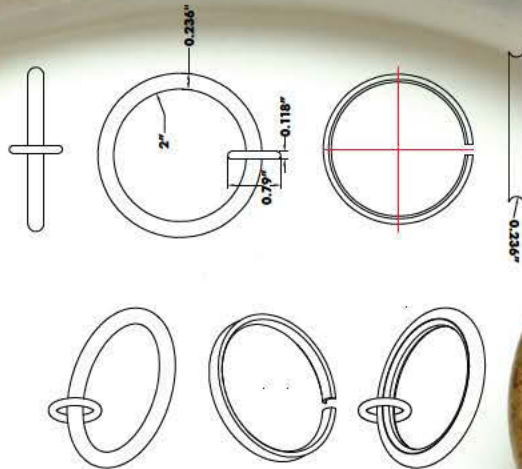

Note: Rings sold in packs of 7 / Anneaux vendus en paquets de 7

Note: All items are hand finished. As a result colour and finish may vary. / Tous les articles sont peints à la main et en conséquence les couleurs et les finis peuvent varier.