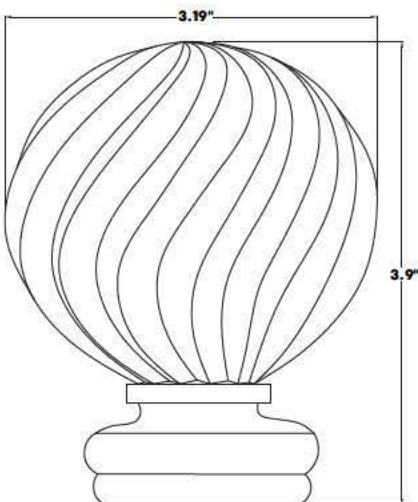

Finials / Embouts

Note: Finials sold in pairs and include rod plugs / Embouts vendus à la paire et douilles de tringles incluses.

Pg3 Note: All items are hand finished. As a result colour and finish may vary. / Tous les articles sont peints à la main et en conséquence les couleurs et les finis peuvent varier.