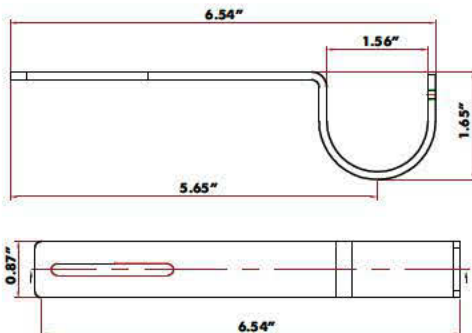

Note: Extension Arms sold individually / Tiges d'extension vendues à l'unité

Note: All items are hand finished. As a result colour and finish may vary. / Tous les articles sont peints à la main et en conséquence les couleurs et les finis peuvent varier.