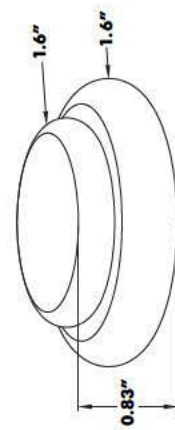

End Caps / Capuchons

Note: End Caps sold in pairs / Capuchons vendus à la paire

Rings / Anneaux