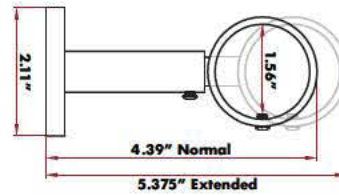

Ceiling Bracket / Supports de plafond

Note: Ceiling Brackets sold individually / Supports de plafond vendus à l'unité