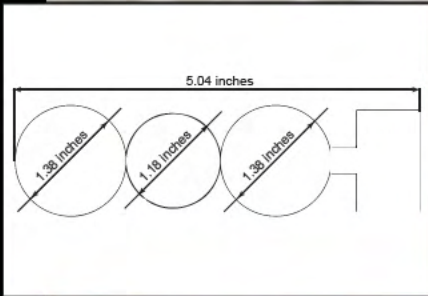

FINIALS/EMBOUTS