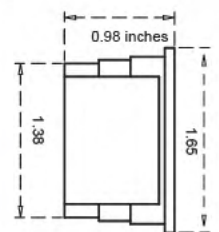

Note: Finials sold in pairs / Embouts vendus à la paire

HOLD BACKS / EMBRASSES

HOOKS / CORCHETS

BRACKETS / SUPPORTS ENCASTRÉS

Note: Brackets sold in pairs / Supports vendus à la paire

RINGS / ANNEAUX

Note: Rings sold in packs of 10 / Anneaux vendus en paquets de 10 unités

URD8-NB

URD4-PT

URD6-PT

URD8-PT

Note: URD4 = 4 ft/pd URD6 = 6 ft/pd URD8 = 8 ft/pd Diameter is 1 1/8 inches (pd)

ELBOWS / ROTULES

Note: Elbows sold one per pack / Rotules vendues à l'unité

*** DISTRIBUTED BY ***