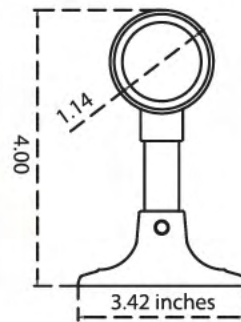

Note: Finials sold in pairs / Embouts vendus à la paire

HOLD BACKS / EMBRASSES

HOOKS / CORCHETS

BRACKETS / SUPPORTS ENCASTRÉS

Note: Brackets sold in pairs / Supports vendus à la paire

RINGS / ANNEAUX

Note: Rings sold in packs of 10 / Anneaux vendus en paquets de 10 unités

URD8-NB

URD4-PT

URD6-PT

URD8-PT

Note: URD4 = 4 ft/pd URD6 = 6 ft/pd URD8 = 8 ft/pd Diameter is 1 1/8 inches (pd)

ELBOWS / ROTULES

Note: Elbows sold one per pack / Rotules vendues à l'unité

*** DISTRIBUTED BY ***