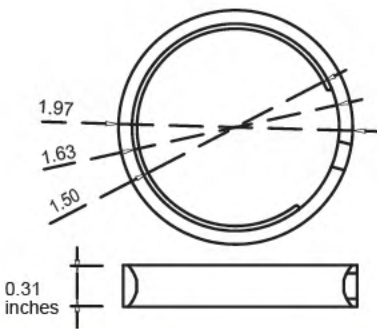

Note: Finials sold in pairs / Embouts vendus à la paire

HOLD BACKS / EMBRASSES

HOOKS / CORCHETS

BRACKETS / SUPPORTS ENCASTRÉS

Note: Brackets sold in pairs / Supports vendus à la paire

RINGS / ANNEAUX

Note: Rings sold in packs of 10 / Anneaux vendus en paquets de 10 unités

URD8-NB

URD4-PT

URD6-PT

URD8-PT

Note: URD4 = 4 ft/pd URD6 = 6 ft/pd URD8 = 8 ft/pd Diameter is 1 1/8 inches (pd)

ELBOWS / ROTULES

Note: Elbows sold one per pack / Rotules vendues à l'unité

*** DISTRIBUTED BY ***