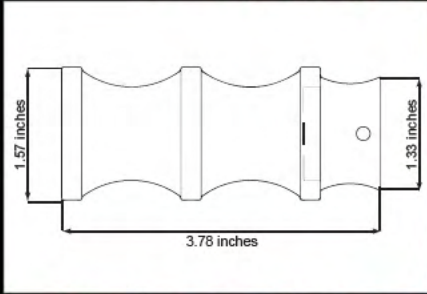

FINIALS/EMBOUTS