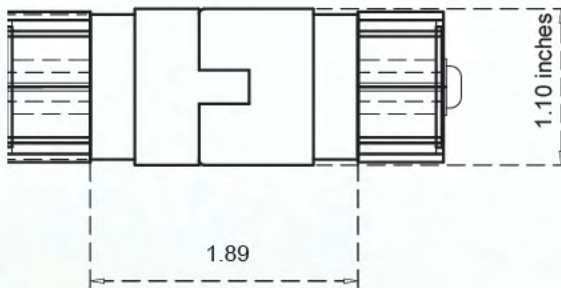

URD8-NB

URD4-PT

URD6-PT

URD8-PT

Note: URD4 = 4 ft/pd URD6 = 6 ft/pd URD8 = 8 ft/pd Diameter is 1 1/8 inches (pd)

ELBOWS / ROTULES

Note: Elbows sold one per pack / Rotules vendues à l'unité

*** DISTRIBUTED BY ***