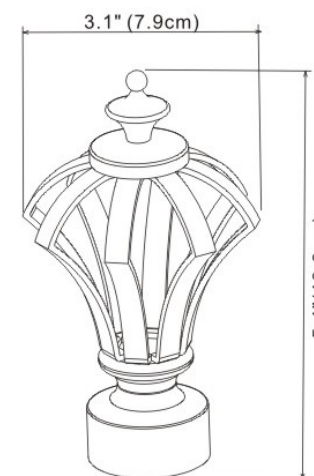

Ritz
Silver
W: 2.8" (7.2cm) L:3.8" (9.7cm)

Platinum

Antique Gold

Pewter

Old Gold

Black

Finial/Marquis

Marquis
Silver
W:2" (5.1cm) x L:5.3"(13.5cm)

Finial/Soho

Soho
Silver
W:2.2" (5.65cm) x L:4.37"(11.1cm)

Finial/Roma

Roma
Silver
W:3.3" (8.6cm) x L:4.8"(12.6cm)

Finial/Tudor

Tudor
Silver
W:3.1" (7.9cm) x L:5.4"(13.8cm)

Accessories/Brackets/Celing Bracket

Celing Bracket
Silver
W:2"(5.3cm)L:4.52" (11.5cm)

Accessories/Brackets/Center Bracket

Center Bracket
Silver
W:5.35" (13.6cm) x L:2.95"(7.5cm)

Accessories/Brackets/Center Double Bracket

Center Double Bracket
Silver
W:10" (25.6cm) x L:2.95"(7.5cm)

Accessories/Brackets/Wall Bracket

Bracket
Silver
5.5" -6.5" (14cm-16.5cm)

Accessories/Brackets/Butterfly Bracket

Butterfly Bracket
Silver
W:5.8" (14.8cm) x L:2.95"(7.5cm)

Accessories/Brackets/ Double Butterfly Bracket