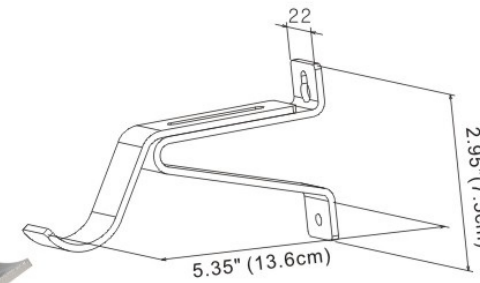

Ritz
Silver
W: 2.8" (7.2cm) L:3.8" (9.7cm)

Platinum

Antique Gold

Pewter

Old Gold

Black

Finial/Marquis

Marquis
Silver
W:2" (5.1cm) x L:5.3"(13.5cm)

Finial/Soho

Soho
Silver
W:2.2" (5.65cm) x L:4.37"(11.1cm)

Finial/Roma

Roma
Silver
W:3.3" (8.6cm) x L:4.8"(12.6cm)

Finial/Tudor

Tudor
Silver
W:3.1" (7.9cm) x L:5.4"(13.8cm)

Accessories/Brackets/Celing Bracket

Celing Bracket
Silver
W:2"(5.3cm)L:4.52" (11.5cm)

Accessories/Brackets/Center Bracket

Center Bracket
Silver
W:5.35" (13.6cm) x L:2.95"(7.5cm)

Accessories/Brackets/Center Double Bracket

Center Double Bracket
Silver
W:10" (25.6cm) x L:2.95"(7.5cm)