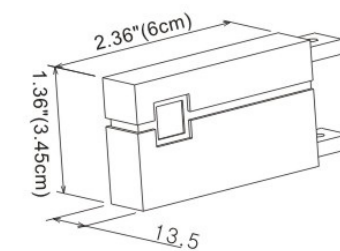

Metal Joiner
W: 1.39" (3.55cm) L: 2.36" (6cm)

6' Rods
Silver
1.38" (3.5cm) x 72" (183cm)

6' Rods
Platinum
1.38" (3.5cm) x 72" (183cm)

6' Rods
Antique Gold
1.38" (3.5cm) x 72" (183cm)

6' Rods
Pewter
1.38" (3.5cm) x 72" (183cm)

6' Rods
Chocolate
1.38" (3.5cm) x 72" (183cm)

6' Rods
Old gold
1.38" (3.5cm) x 72" (183cm)

6' Rods
Black
1.38" (3.5cm) x 72" (183cm)

8' Rods
Silver
1.38" (3.5cm) x 96" (244cm)

8' Rods
Platinum
1.38" (3.5cm) x 96" (244cm)

Titanium

Silver
W: 1.35" (3.45cm) L: 2.67" (6.8cm)

Black
W: 1.35" (3.45cm) L: 2.67" (6.8cm)

Chromium

Silver
W: 1.37" (3.5cm) L: 2.9" (7.4cm)

Black
W: 1.37" (3.5cm) L: 2.9" (7.4cm)

Palladium

Silver
W: 1.36" (3.45cm) L: 2.36" (6cm)

Black
W: 1.36" (3.45cm) L: 2.36" (6cm)

Euro Bracket

Silver
W: 2.91" (7.4cm) L: 3.93"(10cm)

Black
W: 2.91" (7.4cm) L: 3.93"(10cm)

Hide-A-Join

Silver
W: 0.9"(2.3cm) L: 1.3"(3.3cm)

Euro Joiner

Euro Ceiling Bracket