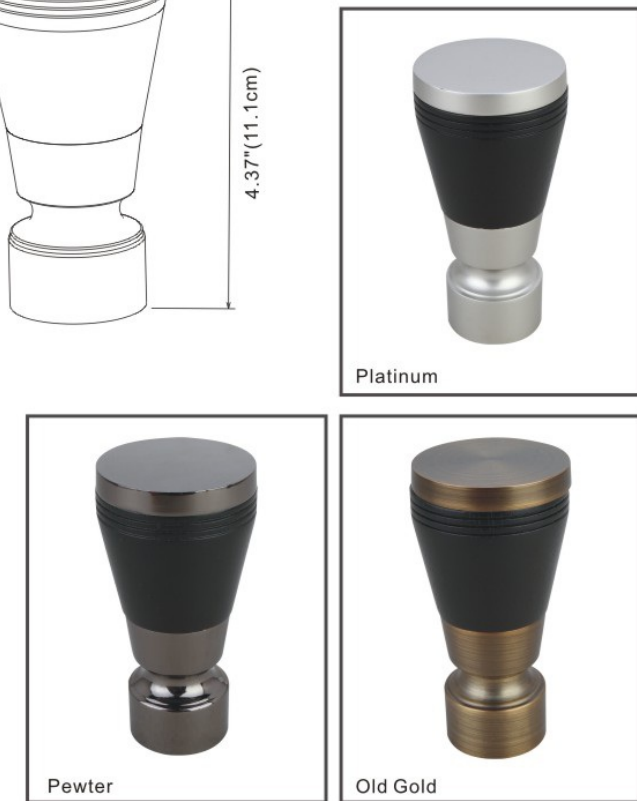

Finial/Soho

Soho
Silver
W:2.2" (5.65cm) x L:4.37"(11.1cm)

Finial/Roma

Roma
Silver
W:3.3" (8.6cm) x L:4.8"(12.6cm)

Finial/Tudor

Tudor
Silver
W:3.1" (7.9cm) x L:5.4"(13.8cm)

Accessories/Brackets/Celing Bracket

Celing Bracket
Silver
W:2"(5.3cm)L:4.52" (11.5cm)

Accessories/Brackets/Center Bracket

Center Bracket
Silver
W:5.35" (13.6cm) x L:2.95"(7.5cm)

Accessories/Brackets/Center Double Bracket

Center Double Bracket
Silver
W:10" (25.6cm) x L:2.95"(7.5cm)