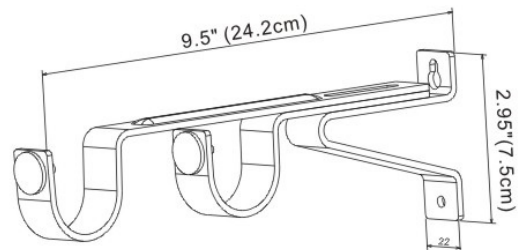

Celing Bracket
Silver
W:2"(5.3cm)L:4.52" (11.5cm)

Accessories/Brackets/Center Bracket

Center Bracket
Silver
W:5.35" (13.6cm) x L:2.95"(7.5cm)

Accessories/Brackets/Center Double Bracket

Center Double Bracket
Silver
W:10" (25.6cm) x L:2.95"(7.5cm)

Accessories/Brackets/Wall Bracket

Bracket
Silver
5.5" -6.5" (14cm-16.5cm)

Accessories/Brackets/Butterfly Bracket

Butterfly Bracket
Silver
W:5.8" (14.8cm) x L:2.95"(7.5cm)

Accessories/Brackets/ Double Butterfly Bracket

Butterfly Double
Silver
W:9.5" (24.2cm) x L:2.95"(7.5cm)

Accessories/Rings

Flow Free Rings
Silver
Ø 2.08(5.3cm)

Metal Rings
Silver
Ø 2.4"(6cm)

Silent Rings
Silver
Ø 2.28"(5.8cm)

Accessories/ Hold Back

Hold Back
Silver
W: 3.15" (8cm) L: 5.23" (13.3cm)

Accessories/End Cap

End Cap
Silver
W: 1.59" (4.05cm) L: 1.1" (3cm)

Accessories/Elbow

Elbow
Silver
L: 5" (12.7cm)

Inside Wall Mount Bracket
Silver
Ø 2.36" (6cm)

Accessories/Inside Wall Mount Bracket

Accessories/Metal Joiner