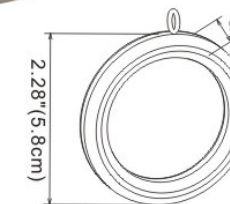

Accessories/Brackets/Wall Bracket

Bracket
Silver
5.5" -6.5" (14cm-16.5cm)

Accessories/Brackets/Butterfly Bracket

Butterfly Bracket
Silver
W:5.8" (14.8cm) x L:2.95"(7.5cm)

Accessories/Brackets/ Double Butterfly Bracket

Butterfly Double
Silver
W:9.5" (24.2cm) x L:2.95"(7.5cm)

Accessories/Rings

Flow Free Rings
Silver
Ø 2.08(5.3cm)

Metal Rings
Silver
Ø 2.4"(6cm)

Silent Rings
Silver
Ø 2.28"(5.8cm)

Accessories/ Hold Back

Hold Back
Silver
W: 3.15" (8cm) L: 5.23" (13.3cm)

Accessories/End Cap

End Cap
Silver
W: 1.59" (4.05cm) L: 1.1" (3cm)

Accessories/Elbow

Elbow
Silver
L: 5" (12.7cm)

Inside Wall Mount Bracket
Silver
Ø 2.36" (6cm)

Accessories/Inside Wall Mount Bracket

Accessories/Metal Joiner

Metal Joiner
W: 1.39" (3.55cm) L: 2.36" (6cm)

6' Rods
Silver
1.38" (3.5cm) x 72" (183cm)

6' Rods
Platinum
1.38" (3.5cm) x 72" (183cm)

6' Rods
Antique Gold
1.38" (3.5cm) x 72" (183cm)

6' Rods
Pewter
1.38" (3.5cm) x 72" (183cm)