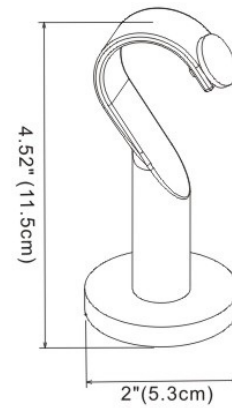

Finial/Soho

Soho
Silver
W:2.2" (5.65cm) x L:4.37"(11.1cm)

Finial/Roma

Roma
Silver
W:3.3" (8.6cm) x L:4.8"(12.6cm)

Finial/Tudor

Tudor
Silver
W:3.1" (7.9cm) x L:5.4"(13.8cm)

Accessories/Brackets/Celing Bracket

Celing Bracket
Silver
W:2"(5.3cm)L:4.52" (11.5cm)

Accessories/Brackets/Center Bracket

Center Bracket
Silver
W:5.35" (13.6cm) x L:2.95"(7.5cm)

Accessories/Brackets/Center Double Bracket

Center Double Bracket
Silver
W:10" (25.6cm) x L:2.95"(7.5cm)

Accessories/Brackets/Wall Bracket

Bracket
Silver
5.5" -6.5" (14cm-16.5cm)

Accessories/Brackets/Butterfly Bracket

Butterfly Bracket
Silver
W:5.8" (14.8cm) x L:2.95"(7.5cm)

Accessories/Brackets/ Double Butterfly Bracket

Butterfly Double
Silver
W:9.5" (24.2cm) x L:2.95"(7.5cm)

Accessories/Rings

Flow Free Rings
Silver
Ø 2.08(5.3cm)

Metal Rings
Silver
Ø 2.4"(6cm)

Silent Rings
Silver
Ø 2.28"(5.8cm)

Accessories/ Hold Back

Hold Back
Silver
W: 3.15" (8cm) L: 5.23" (13.3cm)