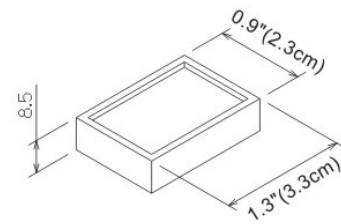

Metal Joiner
W: 1.39" (3.55cm) L: 2.36" (6cm)

6' Rods
Silver
1.38" (3.5cm) x 72" (183cm)

6' Rods
Platinum
1.38" (3.5cm) x 72" (183cm)

6' Rods
Antique Gold
1.38" (3.5cm) x 72" (183cm)

6' Rods
Pewter
1.38" (3.5cm) x 72" (183cm)

6' Rods
Chocolate
1.38" (3.5cm) x 72" (183cm)

6' Rods
Old gold
1.38" (3.5cm) x 72" (183cm)

6' Rods
Black
1.38" (3.5cm) x 72" (183cm)

8' Rods
Silver
1.38" (3.5cm) x 96" (244cm)

8' Rods
Platinum
1.38" (3.5cm) x 96" (244cm)

Titanium

Silver
W: 1.35" (3.45cm) L: 2.67" (6.8cm)

Black
W: 1.35" (3.45cm) L: 2.67" (6.8cm)

Chromium

Silver
W: 1.37" (3.5cm) L: 2.9" (7.4cm)

Black
W: 1.37" (3.5cm) L: 2.9" (7.4cm)

Palladium

Silver
W: 1.36" (3.45cm) L: 2.36" (6cm)

Black
W: 1.36" (3.45cm) L: 2.36" (6cm)

Euro Bracket

Silver
W: 2.91" (7.4cm) L: 3.93"(10cm)

Black
W: 2.91" (7.4cm) L: 3.93"(10cm)

Hide-A-Join

Silver
W: 0.9"(2.3cm) L: 1.3"(3.3cm)

Euro Joiner

Euro Ceiling Bracket