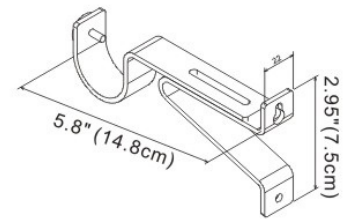

Finial/Soho

Soho
Silver
W:2.2" (5.65cm) x L:4.37"(11.1cm)

Finial/Roma

Roma
Silver
W:3.3" (8.6cm) x L:4.8"(12.6cm)

Finial/Tudor

Tudor
Silver
W:3.1" (7.9cm) x L:5.4"(13.8cm)

Accessories/Brackets/Celing Bracket

Celing Bracket
Silver
W:2"(5.3cm)L:4.52" (11.5cm)

Accessories/Brackets/Center Bracket

Center Bracket
Silver
W:5.35" (13.6cm) x L:2.95"(7.5cm)

Accessories/Brackets/Center Double Bracket

Center Double Bracket
Silver
W:10" (25.6cm) x L:2.95"(7.5cm)

Accessories/Brackets/Wall Bracket

Bracket
Silver
5.5" -6.5" (14cm-16.5cm)

Accessories/Brackets/Butterfly Bracket

Butterfly Bracket
Silver
W:5.8" (14.8cm) x L:2.95"(7.5cm)

Accessories/Brackets/ Double Butterfly Bracket

Butterfly Double
Silver
W:9.5" (24.2cm) x L:2.95"(7.5cm)

Accessories/Rings

Flow Free Rings
Silver
Ø 2.08(5.3cm)

Metal Rings
Silver
Ø 2.4"(6cm)

Silent Rings
Silver
Ø 2.28"(5.8cm)

Accessories/ Hold Back

Hold Back
Silver
W: 3.15" (8cm) L: 5.23" (13.3cm)