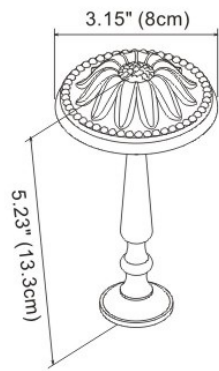

Accessories/Brackets/Wall Bracket

Bracket
Silver
5.5" -6.5" (14cm-16.5cm)

Accessories/Brackets/Butterfly Bracket

Butterfly Bracket
Silver
W:5.8" (14.8cm) x L:2.95"(7.5cm)

Accessories/Brackets/ Double Butterfly Bracket

Butterfly Double
Silver
W:9.5" (24.2cm) x L:2.95"(7.5cm)

Accessories/Rings

Flow Free Rings
Silver
Ø 2.08(5.3cm)

Metal Rings
Silver
Ø 2.4"(6cm)

Silent Rings
Silver
Ø 2.28"(5.8cm)

Accessories/ Hold Back

Hold Back
Silver
W: 3.15" (8cm) L: 5.23" (13.3cm)

Accessories/End Cap

End Cap
Silver
W: 1.59" (4.05cm) L: 1.1" (3cm)

Accessories/Elbow

Elbow
Silver
L: 5" (12.7cm)

Inside Wall Mount Bracket
Silver
Ø 2.36" (6cm)

Accessories/Inside Wall Mount Bracket

Accessories/Metal Joiner

Metal Joiner
W: 1.39" (3.55cm) L: 2.36" (6cm)

6' Rods
Silver
1.38" (3.5cm) x 72" (183cm)

6' Rods
Platinum
1.38" (3.5cm) x 72" (183cm)

6' Rods
Antique Gold
1.38" (3.5cm) x 72" (183cm)

6' Rods
Pewter
1.38" (3.5cm) x 72" (183cm)