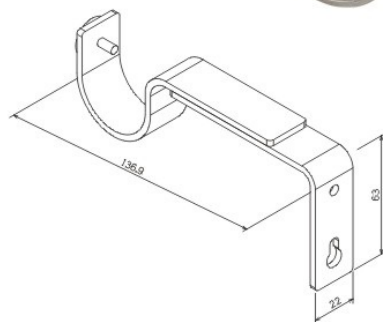

Finial/Soho

Soho
Silver
W:2.2" (5.65cm) x L:4.37"(11.1cm)

Finial/Roma

Roma
Silver
W:3.3" (8.6cm) x L:4.8"(12.6cm)

Finial/Tudor

Tudor
Silver
W:3.1" (7.9cm) x L:5.4"(13.8cm)

Accessories/Brackets/Celing Bracket

Celing Bracket
Silver
W:2"(5.3cm)L:4.52" (11.5cm)

Accessories/Brackets/Center Bracket

Center Bracket
Silver
W:5.35" (13.6cm) x L:2.95"(7.5cm)

Accessories/Brackets/Center Double Bracket

Center Double Bracket
Silver
W:10" (25.6cm) x L:2.95"(7.5cm)

Accessories/Brackets/Wall Bracket

Bracket
Silver
5.5" -6.5" (14cm-16.5cm)

Accessories/Brackets/Butterfly Bracket

Butterfly Bracket
Silver
W:5.8" (14.8cm) x L:2.95"(7.5cm)

Accessories/Brackets/ Double Butterfly Bracket

Butterfly Double
Silver
W:9.5" (24.2cm) x L:2.95"(7.5cm)

Accessories/Rings

Flow Free Rings
Silver
Ø 2.08(5.3cm)

Metal Rings
Silver
Ø 2.4"(6cm)

Silent Rings
Silver
Ø 2.28"(5.8cm)

Accessories/ Hold Back

Hold Back
Silver
W: 3.15" (8cm) L: 5.23" (13.3cm)