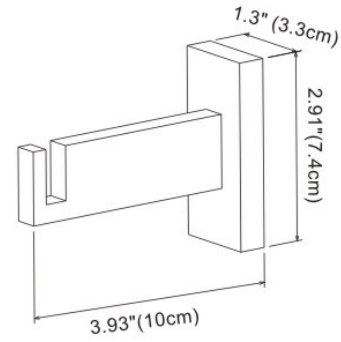

Metal Joiner
W: 1.39" (3.55cm) L: 2.36" (6cm)

6' Rods
Silver
1.38" (3.5cm) x 72" (183cm)

6' Rods
Platinum
1.38" (3.5cm) x 72" (183cm)

6' Rods
Antique Gold
1.38" (3.5cm) x 72" (183cm)

6' Rods
Pewter
1.38" (3.5cm) x 72" (183cm)

6' Rods
Chocolate
1.38" (3.5cm) x 72" (183cm)

6' Rods
Old gold
1.38" (3.5cm) x 72" (183cm)

6' Rods
Black
1.38" (3.5cm) x 72" (183cm)

8' Rods
Silver
1.38" (3.5cm) x 96" (244cm)

8' Rods
Platinum
1.38" (3.5cm) x 96" (244cm)

Titanium

Silver
W: 1.35" (3.45cm) L: 2.67" (6.8cm)

Black
W: 1.35" (3.45cm) L: 2.67" (6.8cm)

Chromium

Silver
W: 1.37" (3.5cm) L: 2.9" (7.4cm)

Black
W: 1.37" (3.5cm) L: 2.9" (7.4cm)

Palladium

Silver
W: 1.36" (3.45cm) L: 2.36" (6cm)

Black
W: 1.36" (3.45cm) L: 2.36" (6cm)

Euro Bracket

Silver
W: 2.91" (7.4cm) L: 3.93"(10cm)

Black
W: 2.91" (7.4cm) L: 3.93"(10cm)

Hide-A-Join

Silver
W: 0.9"(2.3cm) L: 1.3"(3.3cm)

Euro Joiner

Euro Ceiling Bracket