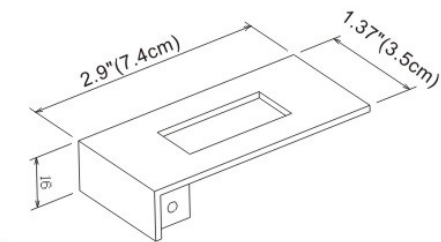

Metal Joiner
W: 1.39" (3.55cm) L: 2.36" (6cm)

6' Rods
Silver
1.38" (3.5cm) x 72" (183cm)

6' Rods
Platinum
1.38" (3.5cm) x 72" (183cm)

6' Rods
Antique Gold
1.38" (3.5cm) x 72" (183cm)

6' Rods
Pewter
1.38" (3.5cm) x 72" (183cm)

6' Rods
Chocolate
1.38" (3.5cm) x 72" (183cm)

6' Rods
Old gold
1.38" (3.5cm) x 72" (183cm)

6' Rods
Black
1.38" (3.5cm) x 72" (183cm)

8' Rods
Silver
1.38" (3.5cm) x 96" (244cm)

8' Rods
Platinum
1.38" (3.5cm) x 96" (244cm)

Titanium

Silver
W: 1.35" (3.45cm) L: 2.67" (6.8cm)

Black
W: 1.35" (3.45cm) L: 2.67" (6.8cm)

Chromium

Silver
W: 1.37" (3.5cm) L: 2.9" (7.4cm)

Black
W: 1.37" (3.5cm) L: 2.9" (7.4cm)

Palladium

Silver
W: 1.36" (3.45cm) L: 2.36" (6cm)

Black
W: 1.36" (3.45cm) L: 2.36" (6cm)

Euro Bracket

Silver
W: 2.91" (7.4cm) L: 3.93"(10cm)

Black
W: 2.91" (7.4cm) L: 3.93"(10cm)

Hide-A-Join

Silver
W: 0.9"(2.3cm) L: 1.3"(3.3cm)

Euro Joiner

Euro Ceiling Bracket