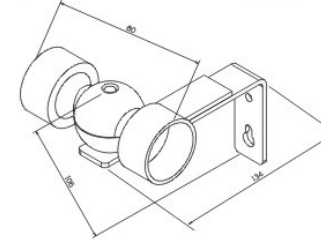

Butterfly Double
Silver
W:9.5" (24.2cm) x L:2.95"(7.5cm)

Accessories/Rings

Flow Free Rings
Silver
Ø 2.08(5.3cm)

Metal Rings
Silver
Ø 2.4"(6cm)

Silent Rings
Silver
Ø 2.28"(5.8cm)

Accessories/ Hold Back

Hold Back
Silver
W: 3.15" (8cm) L: 5.23" (13.3cm)

Accessories/End Cap

End Cap
Silver
W: 1.59" (4.05cm) L: 1.1" (3cm)

Accessories/Elbow

Elbow
Silver
L: 5" (12.7cm)

Inside Wall Mount Bracket
Silver
Ø 2.36" (6cm)

Accessories/Inside Wall Mount Bracket

Accessories/Metal Joiner

Metal Joiner
W: 1.39" (3.55cm) L: 2.36" (6cm)

6' Rods
Silver
1.38" (3.5cm) x 72" (183cm)

6' Rods
Platinum
1.38" (3.5cm) x 72" (183cm)

6' Rods
Antique Gold
1.38" (3.5cm) x 72" (183cm)

6' Rods
Pewter
1.38" (3.5cm) x 72" (183cm)

6' Rods
Chocolate
1.38" (3.5cm) x 72" (183cm)

6' Rods
Old gold
1.38" (3.5cm) x 72" (183cm)

6' Rods
Black
1.38" (3.5cm) x 72" (183cm)

8' Rods
Silver
1.38" (3.5cm) x 96" (244cm)

8' Rods
Platinum
1.38" (3.5cm) x 96" (244cm)