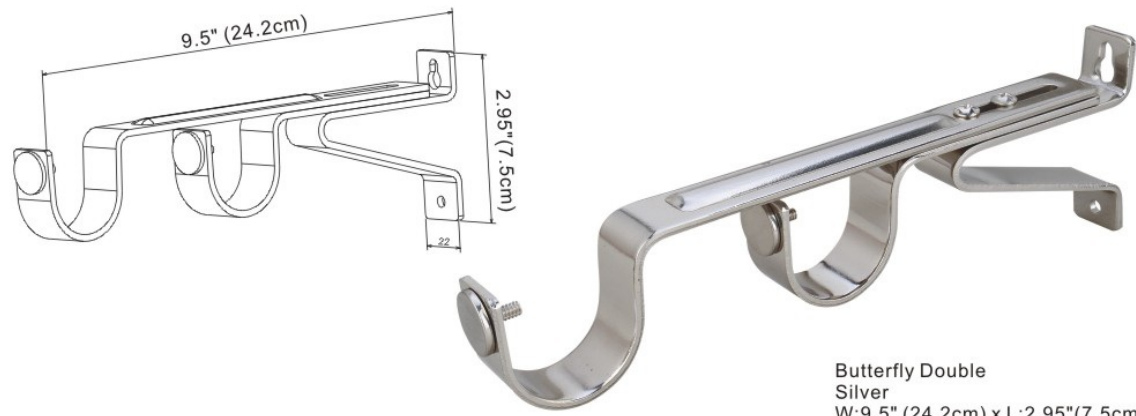

Celing Bracket
Silver
W:2"(5.3cm)L:4.52" (11.5cm)

Accessories/Brackets/Center Bracket

Center Bracket
Silver
W:5.35" (13.6cm) x L:2.95"(7.5cm)

Accessories/Brackets/Center Double Bracket

Center Double Bracket
Silver
W:10" (25.6cm) x L:2.95"(7.5cm)

Accessories/Brackets/Wall Bracket

Bracket
Silver
5.5" -6.5" (14cm-16.5cm)

Accessories/Brackets/Butterfly Bracket

Butterfly Bracket
Silver
W:5.8" (14.8cm) x L:2.95"(7.5cm)

Accessories/Brackets/ Double Butterfly Bracket

Butterfly Double
Silver
W:9.5" (24.2cm) x L:2.95"(7.5cm)

Accessories/Rings

Flow Free Rings
Silver
Ø 2.08(5.3cm)

Metal Rings
Silver
Ø 2.4"(6cm)

Silent Rings
Silver
Ø 2.28"(5.8cm)

Accessories/ Hold Back

Hold Back
Silver
W: 3.15" (8cm) L: 5.23" (13.3cm)

Accessories/End Cap

End Cap
Silver
W: 1.59" (4.05cm) L: 1.1" (3cm)

Accessories/Elbow

Elbow
Silver
L: 5" (12.7cm)

Inside Wall Mount Bracket
Silver
Ø 2.36" (6cm)

Accessories/Inside Wall Mount Bracket

Accessories/Metal Joiner