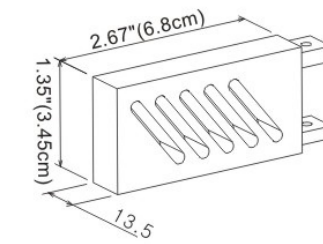

Metal Joiner
W: 1.39" (3.55cm) L: 2.36" (6cm)

6' Rods
Silver
1.38" (3.5cm) x 72" (183cm)

6' Rods
Platinum
1.38" (3.5cm) x 72" (183cm)

6' Rods
Antique Gold
1.38" (3.5cm) x 72" (183cm)

6' Rods
Pewter
1.38" (3.5cm) x 72" (183cm)

6' Rods
Chocolate
1.38" (3.5cm) x 72" (183cm)

6' Rods
Old gold
1.38" (3.5cm) x 72" (183cm)

6' Rods
Black
1.38" (3.5cm) x 72" (183cm)

8' Rods
Silver
1.38" (3.5cm) x 96" (244cm)

8' Rods
Platinum
1.38" (3.5cm) x 96" (244cm)

8' Rods
Antique Gold
1.38" (3.5cm) x 96" (244cm)

8' Rods
Pewter
1.38" (3.5cm) x 96" (244cm)

8' Rods
Chocolate
1.38" (3.5cm) x 96" (244cm)

8' Rods
Old gold
1.38" (3.5cm) x 96" (244cm)

8' Rods
Black
1.38" (3.5cm) x 96" (244cm)

Titanium

Silver
W: 1.35" (3.45cm) L: 2.67" (6.8cm)

Black
W: 1.35" (3.45cm) L: 2.67" (6.8cm)

Chromium

Silver
W: 1.37" (3.5cm) L: 2.9" (7.4cm)

Black
W: 1.37" (3.5cm) L: 2.9" (7.4cm)

Palladium

Silver
W: 1.36" (3.45cm) L: 2.36" (6cm)