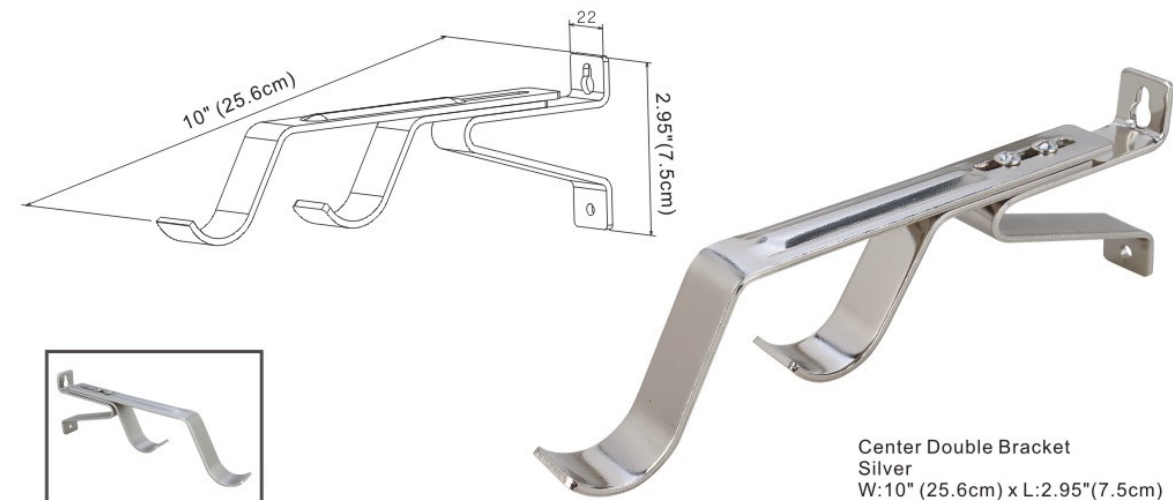

Finial/Soho

Soho
Silver
W:2.2" (5.65cm) x L:4.37"(11.1cm)

Finial/Roma

Roma
Silver
W:3.3" (8.6cm) x L:4.8"(12.6cm)

Finial/Tudor

Tudor
Silver
W:3.1" (7.9cm) x L:5.4"(13.8cm)

Accessories/Brackets/Celing Bracket

Celing Bracket
Silver
W:2"(5.3cm)L:4.52" (11.5cm)

Accessories/Brackets/Center Bracket

Center Bracket
Silver
W:5.35" (13.6cm) x L:2.95"(7.5cm)

Accessories/Brackets/Center Double Bracket

Center Double Bracket
Silver
W:10" (25.6cm) x L:2.95"(7.5cm)

Accessories/Brackets/Wall Bracket

Bracket
Silver
5.5" -6.5" (14cm-16.5cm)

Accessories/Brackets/Butterfly Bracket

Butterfly Bracket
Silver
W:5.8" (14.8cm) x L:2.95"(7.5cm)

Accessories/Brackets/ Double Butterfly Bracket

Butterfly Double
Silver
W:9.5" (24.2cm) x L:2.95"(7.5cm)

Accessories/Rings

Flow Free Rings
Silver
Ø 2.08(5.3cm)

Metal Rings
Silver
Ø 2.4"(6cm)

Silent Rings
Silver
Ø 2.28"(5.8cm)

Accessories/ Hold Back

Hold Back
Silver
W: 3.15" (8cm) L: 5.23" (13.3cm)