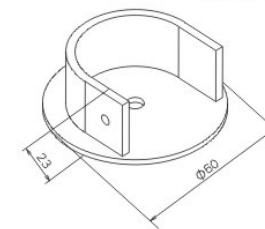

Butterfly Double
Silver
W:9.5" (24.2cm) x L:2.95"(7.5cm)

Accessories/Rings

Flow Free Rings
Silver
Ø 2.08(5.3cm)

Metal Rings
Silver
Ø 2.4"(6cm)

Silent Rings
Silver
Ø 2.28"(5.8cm)

Accessories/ Hold Back

Hold Back
Silver
W: 3.15" (8cm) L: 5.23" (13.3cm)

Accessories/End Cap

End Cap
Silver
W: 1.59" (4.05cm) L: 1.1" (3cm)

Accessories/Elbow

Elbow
Silver
L: 5" (12.7cm)

Inside Wall Mount Bracket
Silver
Ø 2.36" (6cm)

Accessories/Inside Wall Mount Bracket

Accessories/Metal Joiner

Metal Joiner
W: 1.39" (3.55cm) L: 2.36" (6cm)

6' Rods
Silver
1.38" (3.5cm) x 72" (183cm)

6' Rods
Platinum
1.38" (3.5cm) x 72" (183cm)

6' Rods
Antique Gold
1.38" (3.5cm) x 72" (183cm)

6' Rods
Pewter
1.38" (3.5cm) x 72" (183cm)

6' Rods
Chocolate
1.38" (3.5cm) x 72" (183cm)

6' Rods
Old gold
1.38" (3.5cm) x 72" (183cm)

6' Rods
Black
1.38" (3.5cm) x 72" (183cm)

8' Rods
Silver
1.38" (3.5cm) x 96" (244cm)

8' Rods
Platinum
1.38" (3.5cm) x 96" (244cm)