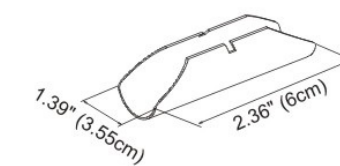

Butterfly Double
Silver
W:9.5" (24.2cm) x L:2.95"(7.5cm)

Accessories/Rings

Flow Free Rings
Silver
Ø 2.08(5.3cm)

Metal Rings
Silver
Ø 2.4"(6cm)

Silent Rings
Silver
Ø 2.28"(5.8cm)

Accessories/ Hold Back

Hold Back
Silver
W: 3.15" (8cm) L: 5.23" (13.3cm)

Accessories/End Cap

End Cap
Silver
W: 1.59" (4.05cm) L: 1.1" (3cm)

Accessories/Elbow

Elbow
Silver
L: 5" (12.7cm)

Inside Wall Mount Bracket
Silver
Ø 2.36" (6cm)

Accessories/Inside Wall Mount Bracket

Accessories/Metal Joiner

Metal Joiner
W: 1.39" (3.55cm) L: 2.36" (6cm)

6' Rods
Silver
1.38" (3.5cm) x 72" (183cm)

6' Rods
Platinum
1.38" (3.5cm) x 72" (183cm)

6' Rods
Antique Gold
1.38" (3.5cm) x 72" (183cm)

6' Rods
Pewter
1.38" (3.5cm) x 72" (183cm)

6' Rods
Chocolate
1.38" (3.5cm) x 72" (183cm)

6' Rods
Old gold
1.38" (3.5cm) x 72" (183cm)

6' Rods
Black
1.38" (3.5cm) x 72" (183cm)

8' Rods
Silver
1.38" (3.5cm) x 96" (244cm)

8' Rods
Platinum
1.38" (3.5cm) x 96" (244cm)