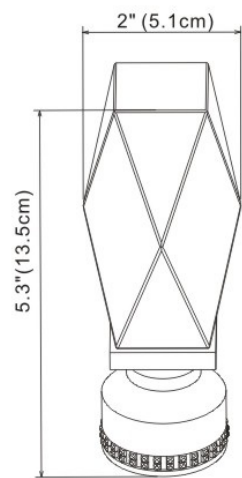

Finial/Kayla

Kayla
Silver
W:2.42" (6.15cm) x L:3.86"(9.8cm)

Finial/Venezia

Venezia-CLEAR
Silver/Clear
W: 2.4" (6cm) L: 4" (10cm)

Venezia-SABLE
Silver/Sable
W: 3" (7.6cm) L: 4" (10cm)

Finial/Manhattan

Manhattan
Silver
W:2.42" (6.15cm) x L:4.3"(11cm)

Ritz
Silver
W: 2.8" (7.2cm) L:3.8" (9.7cm)

Platinum

Antique Gold

Pewter

Old Gold

Black

Finial/Marquis

Marquis
Silver
W:2" (5.1cm) x L:5.3"(13.5cm)

Finial/Soho

Soho
Silver
W:2.2" (5.65cm) x L:4.37"(11.1cm)

Finial/Roma

Roma
Silver
W:3.3" (8.6cm) x L:4.8"(12.6cm)

Finial/Tudor

Tudor
Silver
W:3.1" (7.9cm) x L:5.4"(13.8cm)

Accessories/Brackets/Celing Bracket

Celing Bracket
Silver
W:2"(5.3cm)L:4.52" (11.5cm)

Accessories/Brackets/Center Bracket

Center Bracket
Silver
W:5.35" (13.6cm) x L:2.95"(7.5cm)

Accessories/Brackets/Center Double Bracket

Center Double Bracket
Silver
W:10" (25.6cm) x L:2.95"(7.5cm)