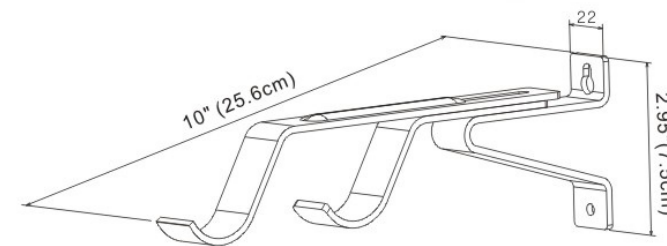

Finial/Soho

Soho
Silver
W:2.2" (5.65cm) x L:4.37"(11.1cm)

Finial/Roma

Roma
Silver
W:3.3" (8.6cm) x L:4.8"(12.6cm)

Finial/Tudor

Tudor
Silver
W:3.1" (7.9cm) x L:5.4"(13.8cm)

Accessories/Brackets/Celing Bracket

Celing Bracket
Silver
W:2"(5.3cm)L:4.52" (11.5cm)

Accessories/Brackets/Center Bracket

Center Bracket
Silver
W:5.35" (13.6cm) x L:2.95"(7.5cm)

Accessories/Brackets/Center Double Bracket

Center Double Bracket
Silver
W:10" (25.6cm) x L:2.95"(7.5cm)

Accessories/Brackets/Wall Bracket

Bracket
Silver
5.5" -6.5" (14cm-16.5cm)

Accessories/Brackets/Butterfly Bracket

Butterfly Bracket
Silver
W:5.8" (14.8cm) x L:2.95"(7.5cm)

Accessories/Brackets/ Double Butterfly Bracket

Butterfly Double
Silver
W:9.5" (24.2cm) x L:2.95"(7.5cm)

Accessories/Rings

Flow Free Rings
Silver
Ø 2.08(5.3cm)

Metal Rings
Silver
Ø 2.4"(6cm)

Silent Rings
Silver
Ø 2.28"(5.8cm)

Accessories/ Hold Back

Hold Back
Silver
W: 3.15" (8cm) L: 5.23" (13.3cm)