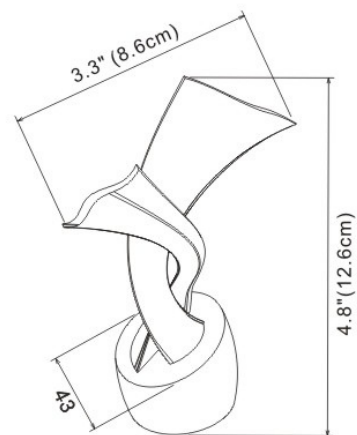

Ritz
Silver
W: 2.8" (7.2cm) L:3.8" (9.7cm)

Platinum

Antique Gold

Pewter

Old Gold

Black

Finial/Marquis

Marquis
Silver
W:2" (5.1cm) x L:5.3"(13.5cm)

Finial/Soho

Soho
Silver
W:2.2" (5.65cm) x L:4.37"(11.1cm)

Finial/Roma

Roma
Silver
W:3.3" (8.6cm) x L:4.8"(12.6cm)

Finial/Tudor

Tudor
Silver
W:3.1" (7.9cm) x L:5.4"(13.8cm)

Accessories/Brackets/Celing Bracket

Celing Bracket
Silver
W:2"(5.3cm)L:4.52" (11.5cm)

Accessories/Brackets/Center Bracket

Center Bracket
Silver
W:5.35" (13.6cm) x L:2.95"(7.5cm)

Accessories/Brackets/Center Double Bracket

Center Double Bracket
Silver
W:10" (25.6cm) x L:2.95"(7.5cm)

Metal Joiner
W: 1.39" (3.55cm) L: 2.36" (6cm)

6' Rods
Silver
1.38" (3.5cm) x 72" (183cm)

6' Rods
Platinum
1.38" (3.5cm) x 72" (183cm)

6' Rods
Antique Gold
1.38" (3.5cm) x 72" (183cm)

6' Rods
Pewter
1.38" (3.5cm) x 72" (183cm)