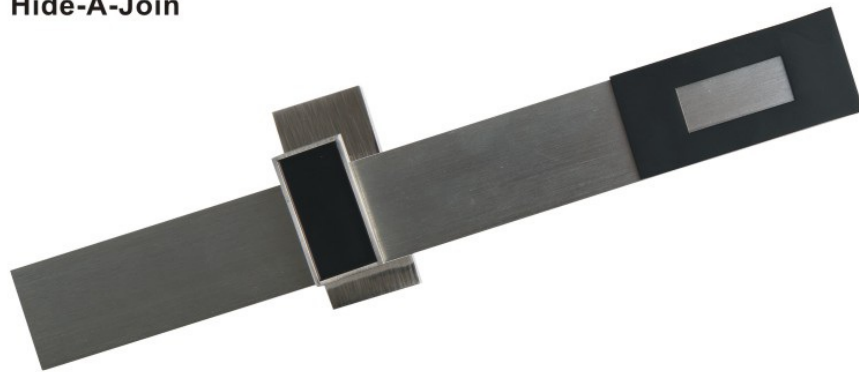

Black
W: 1.36" (3.45cm) L: 2.36" (6cm)

Euro Bracket

Silver
W: 2.91" (7.4cm) L: 3.93"(10cm)

Black
W: 2.91" (7.4cm) L: 3.93"(10cm)

Hide-A-Join

Silver
W: 0.9"(2.3cm) L: 1.3"(3.3cm)

Euro Joiner

Euro Ceiling Bracket