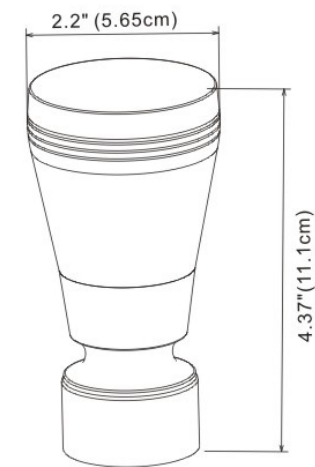

Finial/Kayla

Kayla
Silver
W:2.42" (6.15cm) x L:3.86"(9.8cm)

Finial/Venezia

Venezia-CLEAR
Silver/Clear
W: 2.4" (6cm) L: 4" (10cm)

Venezia-SABLE
Silver/Sable
W: 3" (7.6cm) L: 4" (10cm)

Finial/Manhattan

Manhattan
Silver
W:2.42" (6.15cm) x L:4.3"(11cm)

Ritz
Silver
W: 2.8" (7.2cm) L:3.8" (9.7cm)

Platinum

Antique Gold

Pewter

Old Gold

Black

Finial/Marquis

Marquis
Silver
W:2" (5.1cm) x L:5.3"(13.5cm)

Finial/Soho

Soho
Silver
W:2.2" (5.65cm) x L:4.37"(11.1cm)

Finial/Roma

Roma
Silver
W:3.3" (8.6cm) x L:4.8"(12.6cm)

Finial/Tudor

Tudor
Silver
W:3.1" (7.9cm) x L:5.4"(13.8cm)

Accessories/Brackets/Celing Bracket

Celing Bracket
Silver
W:2"(5.3cm)L:4.52" (11.5cm)

Accessories/Brackets/Center Bracket

Center Bracket
Silver
W:5.35" (13.6cm) x L:2.95"(7.5cm)

Accessories/Brackets/Center Double Bracket

Center Double Bracket
Silver
W:10" (25.6cm) x L:2.95"(7.5cm)