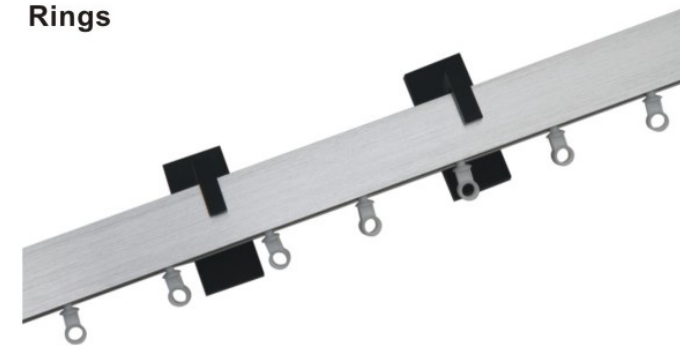

Rings

Euro Rod

8' Euro Rod
Silver

10' Euro Rod
Silver