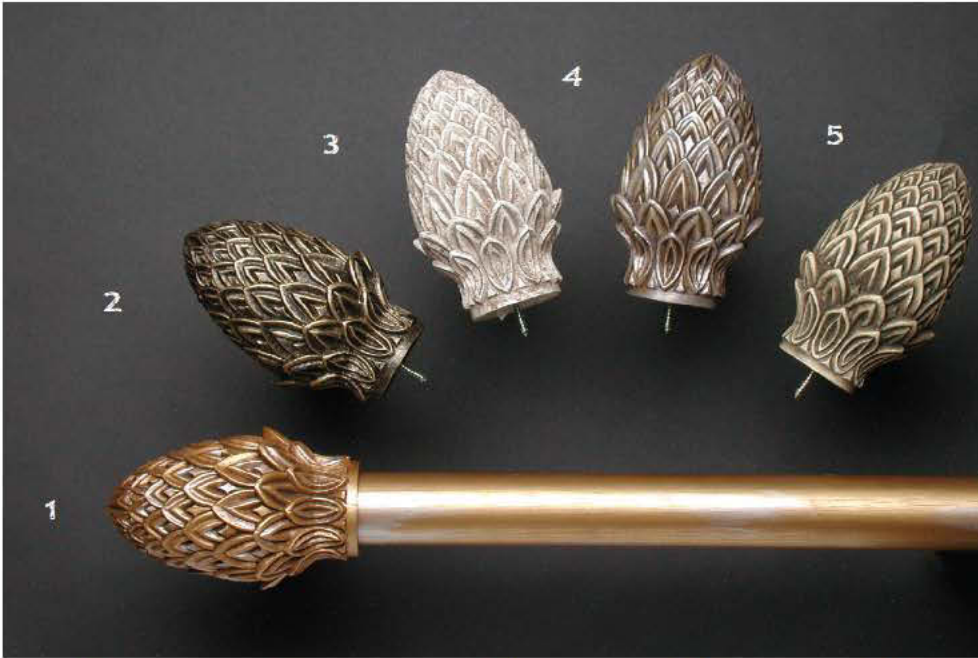

TRAX

DRAPERY HARDWARE™

TRAX 
DRAPERY HARDWARE™
A DIVISION OF UNIQUE FINE FABRICS IMPORT INC.

CRAFTSMANSHIP

Finials

Finial 1

(1) GOLD/SILVER FN1-022-GS
 (2) ANTIQUE GOLD FN1-023-QG
 (3) IVORY CRACKLE FN1-024-IC
 (4) ROSE GOLD FN1-020-SD
 (5) ANTIQUE IVORY FN1-021-AI

Finial 2

(1) IVORY CRACKLE FN2-029-IC
 (2) ROSE GOLD FN2-025-SD
 (3) ANTIQUE GOLD FN2-028-QG
 (4) GOLD/SILVER FN2-027-GS
 (5) ANTIQUE IVORY FN2-026-AI

Sconce

SCONCE 1

ANTIQUE GOLD
SN1-063-QG

IVORY CRACKLE
SN1-064-IC

ANTIQUE IVORY
SN1-061-AI

ROSE GOLD
SN1-060-SD

GOLD/SILVER
SN1-062-GS

SCONCE 2

ANTIQUE GOLD
SN2-068-QG

IVORY CRACKLE
SN2-069-IC

ANTIQUE IVORY
SN2-066-AI

ROSE GOLD
SN2-065-SD